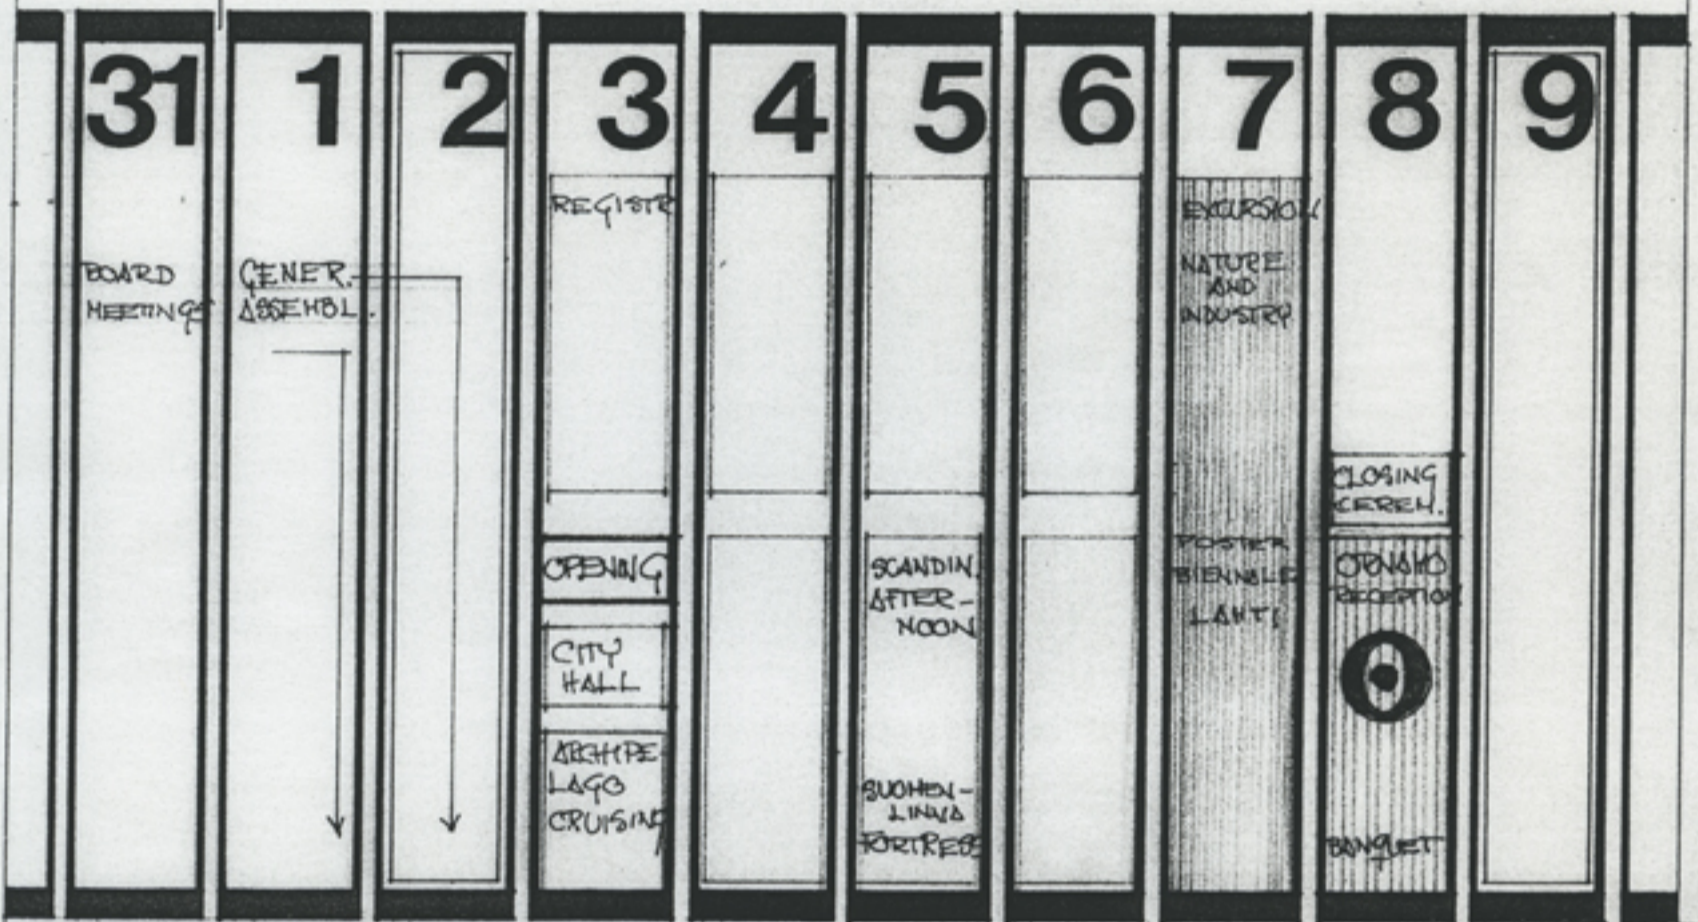

DESIGN 81
100GRADA • ICSID • IFI

100GRADA
GENERAL
ASSEMBLY
GMG

ICSID
GENERAL
ASSEMBLY
ORNAMO

IFI
GENERAL
ASSEMBLY
SIO

CONGRESS

GMG + ORNAMO + SIO

70

ORNAMO

DESIGN 81

ICOGRADA · ICSID · IFI

AUGUST 1981 →

ACTIVE CONGRESS DAYS

DESIGN 81

ICOGRADA · ICSID · IFI

		35
		34
		33
• DESIGN 81	8	31
		30
• BUILDING OF EXHIBITIONS		29
• LIST OF PARTICIPANTS	7	28
		27
		26
		25
	6	24
		23
		22
		21
		20
• ABSTRACTS	5	19
		18
• INTERPRETERS		17
• TRANSPORTATION CONTRACTS	4	16
		15
		14
		13
		12
	3	11
		10
		9
		8
	2	7
		6
		5
		4
		3
	1	2
		1
		52
		51
	12	50
		49
• ICOGRADA, ICSID, IFI BOARDS / HELSINKI		48
		47
• EXHIBITION AGREEMENTS	11	46
		45
		44
		43
		42
	10	41
		40
		39
		38
	9	37
		36
		35
		34
		33
• PROGRAMME / MANUSC. PRINT. MAILING	8	32
		31
		30
		29
	7	28
		27
		26
		25
		24
	6	23
		22
		21
		20
• IFI / WIEN	5	19
• PREL. ANNOUNCEMENT + PREL. REG.		18
• PROGRAMME		17
		16
• ICSID BOARD, BRUSSELS	4	15
		14
		13
		12
• ICOGRADA BOARD, PARIS	3	11
		10
• SECRETARY GENER. APPOINTED		9
• COMMITTEES FORMED		8
		7
	2	6
		5
• DESIGN 81, RATIFICATION / PARIS	1	4
		3
		2
	1980	1
		52
		51

WORK SCHEDULE