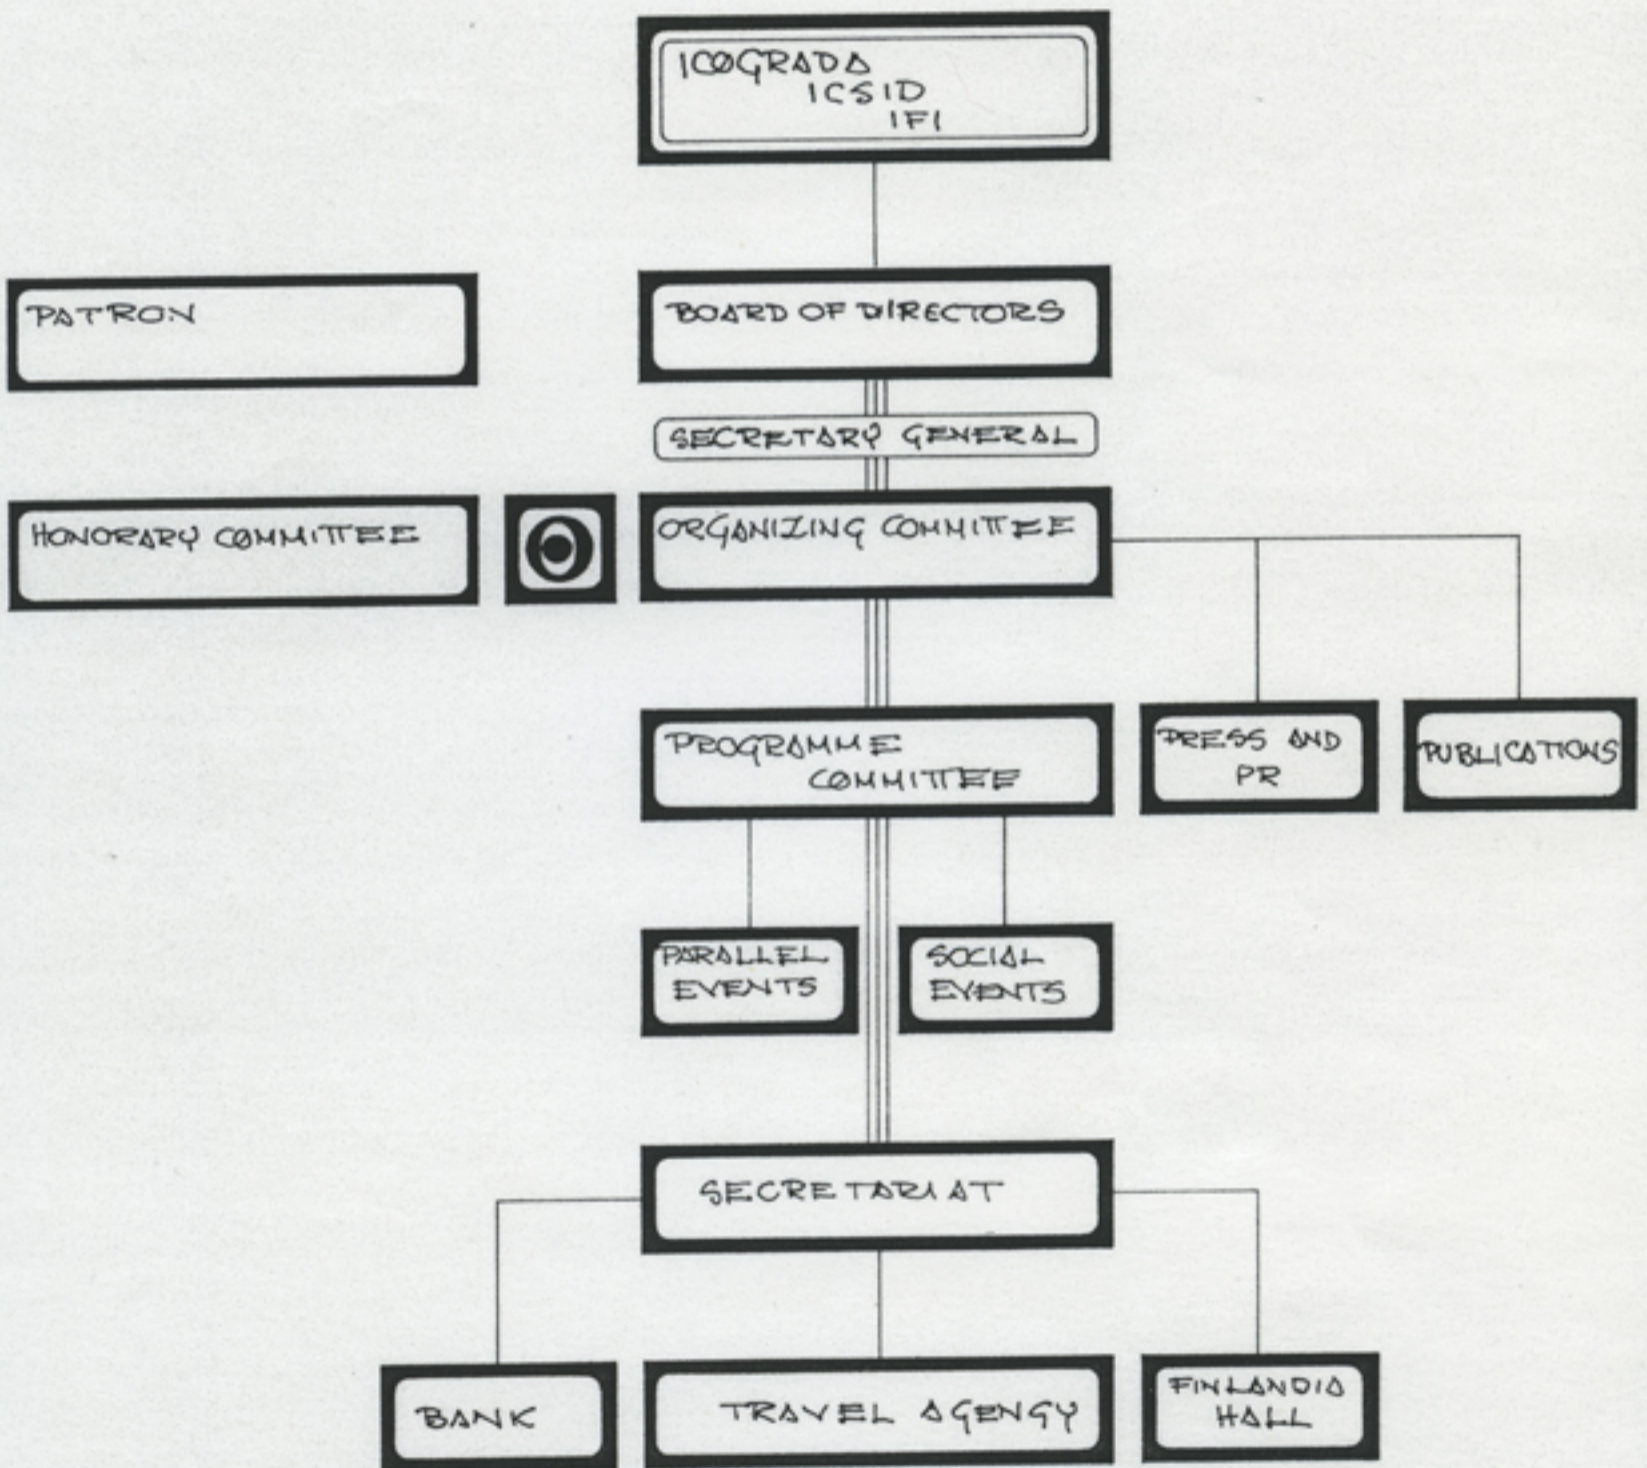

DESIGN 81
100GRADA • ICSID • IFI

100GRADA
GENERAL
ASSEMBLY
GMG

ICSID
GENERAL
ASSEMBLY
ORNAMO

IFI
GENERAL
ASSEMBLY
SIO

CONGRESS

GMG + ORNAMO + SIO

70

ORNAMO

DESIGN 81

ICOGRADA · ICSID · IFI

AUGUST 1981 →

ACTIVE CONGRESS DAYS

DESIGN 81

ICOGRADA · ICSID · IFI

		35
		34
		33
• DESIGN 81	8	31
		30
• BUILDING OF EXHIBITIONS		29
• LIST OF PARTICIPANTS	7	28
		27
		26
		25
	6	24
		23
		22
		21
		20
• ABSTRACTS	5	19
		18
• INTERPRETERS		17
• TRANSPORTATION CONTRACTS	4	16
		15
		14
		13
		12
	3	11
		10
		9
		8
	2	7
		6
		5
		4
		3
	1	2
		1
		52
		51
	12	50
		49
• ICOGRADA, ICSID, IFI BOARDS / HELSINKI		48
		47
• EXHIBITION AGREEMENTS	11	46
		45
		44
		43
		42
	10	41
		40
		39
		38
	9	37
		36
		35
		34
		33
• PROGRAMME / MANUSC. PRINT. MAILING	8	32
		31
		30
		29
	7	28
		27
		26
		25
		24
	6	23
		22
		21
		20
• IFI / WIEN	5	19
• PREL. ANNOUNCEMENT + PREL. REG.		18
• PROGRAMME		17
		16
• ICSID BOARD, BRUSSELS	4	15
		14
		13
		12
• ICOGRADA BOARD, PARIS	3	11
		10
• SECRETARY GENER. APPOINTED		9
• COMMITTEES FORMED		8
		7
	2	6
		5
• DESIGN 81, RATIFICATION / PARIS	1	4
		3
		2
	1980	1
		52
		51

WORK SCHEDULE