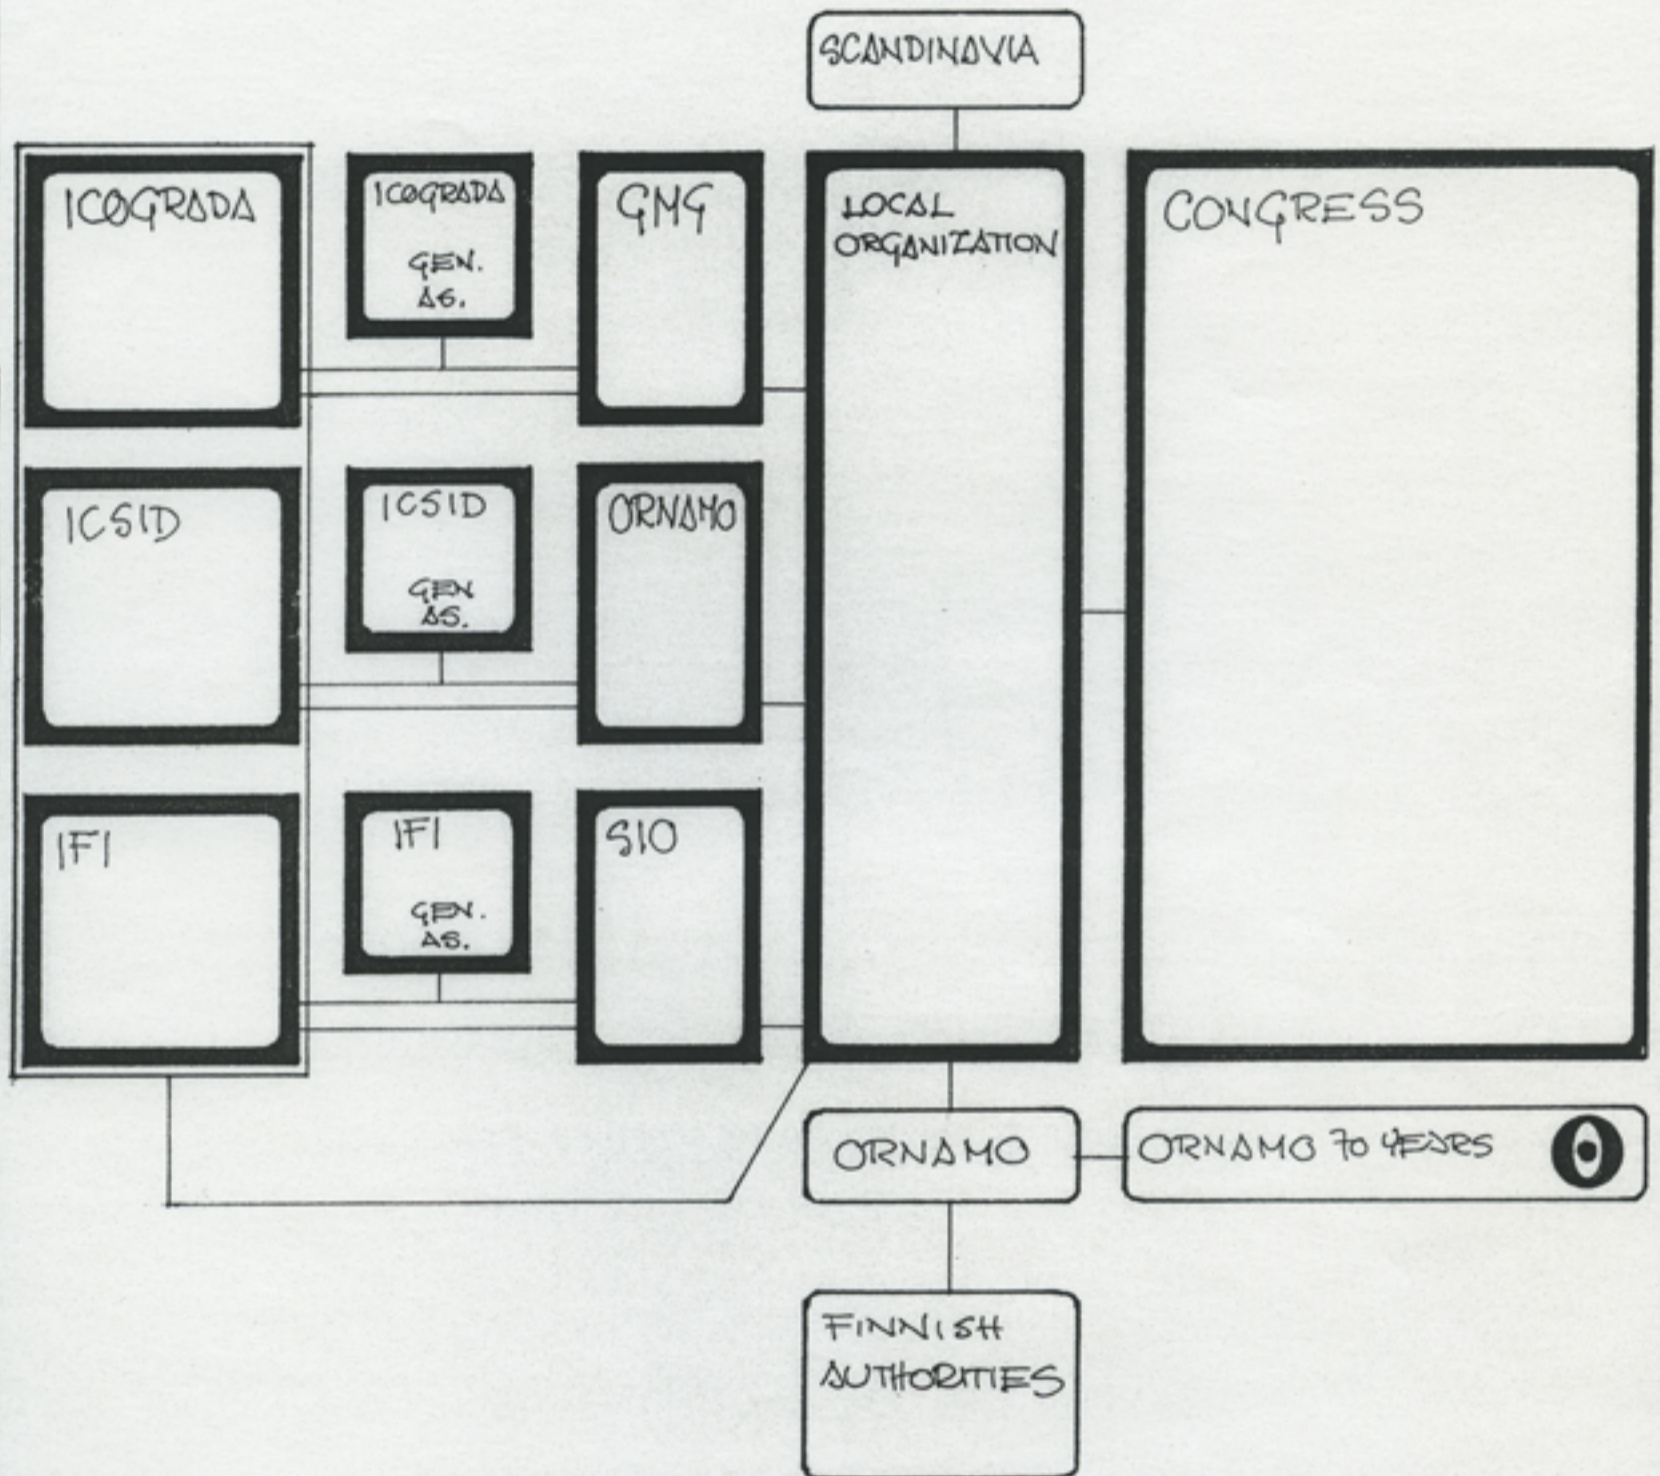

DESIGN 81
100GRADA • ICSID • IFI

100GRADA
GENERAL
ASSEMBLY
GMG

ICSID
GENERAL
ASSEMBLY
ORNAMO

IFI
GENERAL
ASSEMBLY
SIO

CONGRESS

GMG + ORNAMO + SIO

70

ORNAMO

DESIGN 81

ICOGRADA · ICSID · IFI

AUGUST 1981 →

ACTIVE CONGRESS DAYS

DESIGN 81

ICOGRADA · ICSID · IFI

		35
		34
		33
• DESIGN 81	8	31
		30
• BUILDING OF EXHIBITIONS		29
• LIST OF PARTICIPANTS	7	28
		27
		26
		25
	6	24
		23
		22
		21
		20
• ABSTRACTS	5	19
		18
• INTERPRETERS		17
• TRANSPORTATION CONTRACTS	4	16
		15
		14
		13
		12
	3	11
		10
		9
		8
	2	7
		6
		5
		4
		3
	1	2
		1
		52
		51
	12	50
		49
• ICOGRADA, ICSID, IFI BOARDS / HELSINKI		48
		47
• EXHIBITION AGREEMENTS	11	46
		45
		44
		43
		42
	10	41
		40
		39
		38
	9	37
		36
		35
		34
		33
• PROGRAMME / MANUSC. PRINT. MAILING	8	32
		31
		30
		29
	7	28
		27
		26
		25
		24
	6	23
		22
		21
		20
• IFI / WIEN	5	19
• PREL. ANNOUNCEMENT + PREL. REG.		18
• PROGRAMME		17
		16
• ICSID BOARD, BRUSSELS	4	15
		14
		13
		12
• ICOGRADA BOARD, PARIS	3	11
		10
• SECRETARY GENER. APPOINTED		9
• COMMITTEES FORMED		8
		7
	2	6
		5
• DESIGN 81, RATIFICATION / PARIS	1	4
		3
		2
	1980	1
		52
		51

WORK SCHEDULE