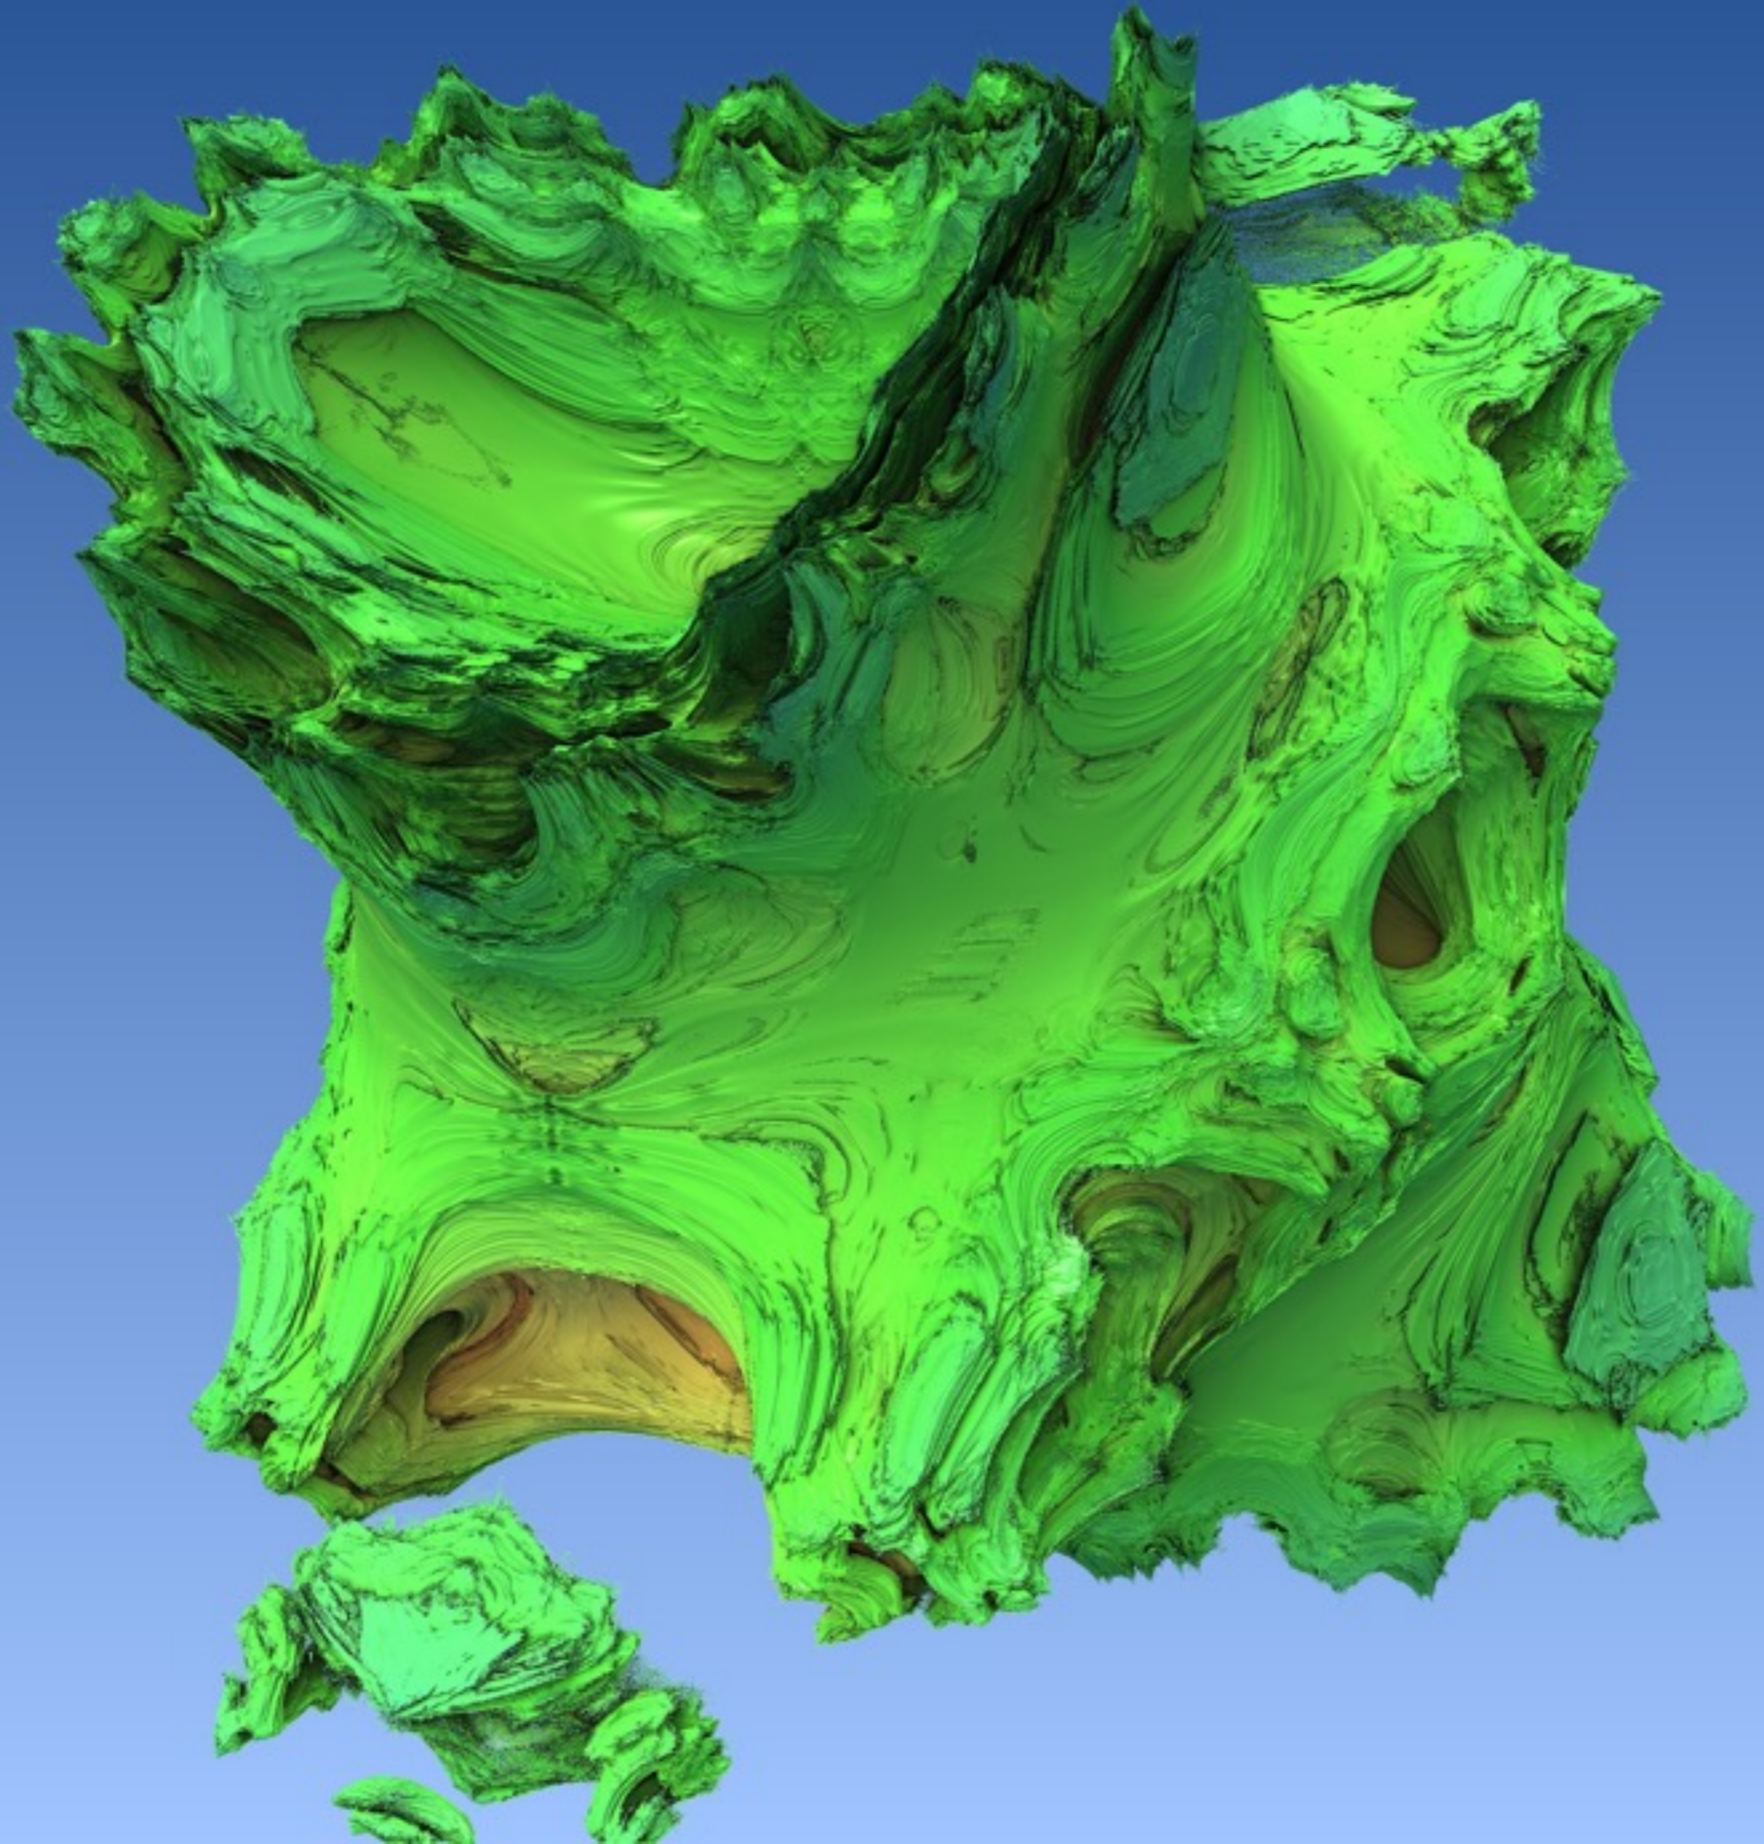

# (de)Generative

---

Ceramic hyperreality

Analogue

Digital

A photograph of a city skyline at night, with the text "The End" overlaid in a white, cursive font. The skyline features several prominent skyscrapers, including the Petronas Towers and the Burj Khalifa. The text is written in a classic, flowing script, with the words "The" and "End" on the same line. The background is a dark, silhouetted cityscape against a light, hazy sky.

The End